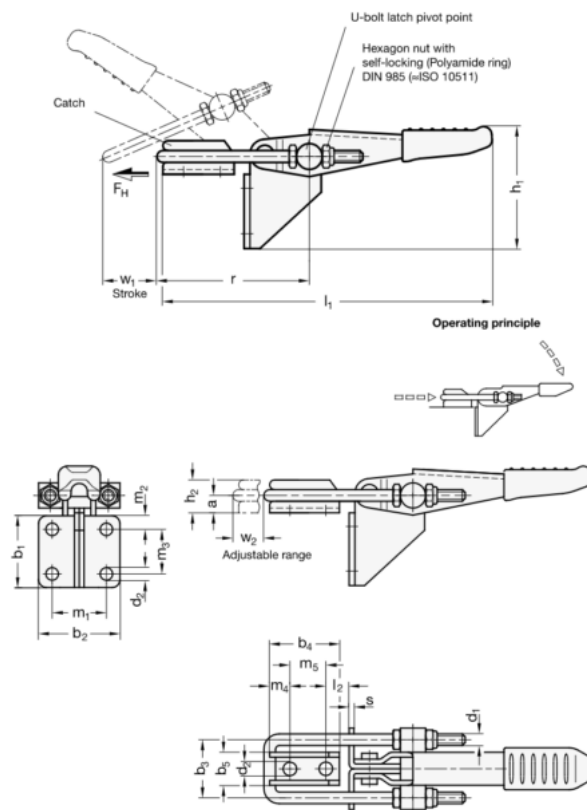

Article number: 201353127

Description: E+G Klee latch clamp
GN 851.2-320-T4 with latch, with catch

Measures

* = With standart latch

b_2 = 44

d_1 = M6

h_1 = 57.5

l_1 = 159

Newton = 3200

r = 78*

w_2 = 21*